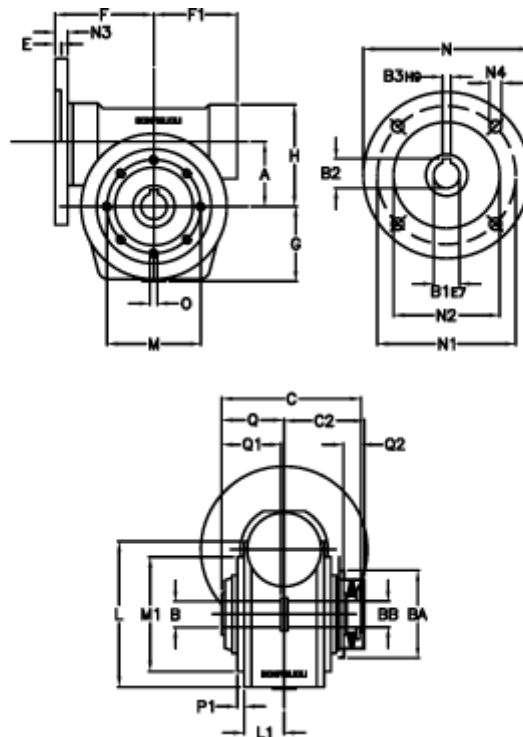

Data Sheet

Article number: 390204410072236

Description: Worm Gear with Torque Limiter
VF 44-L2-P-100-P63B5

Measures

a = 44.60	C2 = 48	L1 = 35.0	O = M6x8
B = 18	Description = VF 44P-xx-63B5	m = 65	P1 = 2.0
B1 E7 = 11	E = 2.0	M1 = 50	Q = 32.0
B2 = 12.8	F = 65	N = 140	Q1 = 32
B3 H9 = 4	F1 = 54	N1 = 115	Q2 = 12
BA = 40	g = 51	N2 = 95	
BB H7 = 11	H = 71.0	N3 = 10.5	
C = 79	L = 80.0	N4 = 9,5	